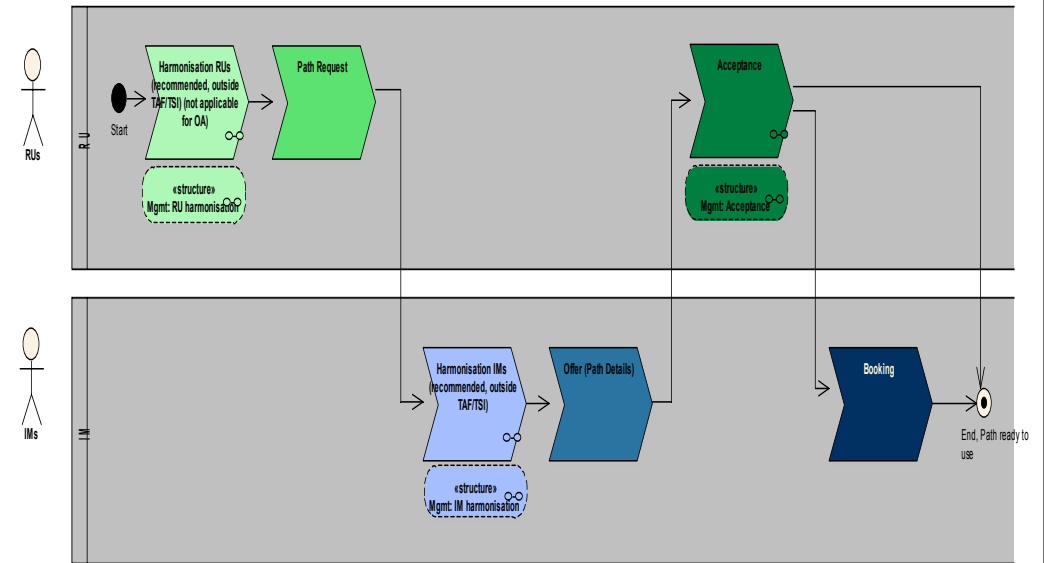

act Path Alteration (Management View)

Name: Path Alteration (Management View)
 Author: Stefan Schaefer
 Version: 1.0
 Created: 22.02.2011 11:51:26
 Updated: 22.02.2011 12:25:06

Legend

- RU Harmonization
- RU Path Request
- IM Harmonization
- IM Path Offer
- RU Acceptance
- IM Booking

act Path Modification (Management View)

Name: Path Modification (Management V
 Author: Stefan Schaefer
 Version: 1.0
 Created: 22.02.2011 11:51:03
 Updated: 22.02.2011 14:05:18

Legend

- RU Harmonization
- RU Path Request
- IM Harmonization
- IM Path Offer
- RU Acceptance
- IM Booking