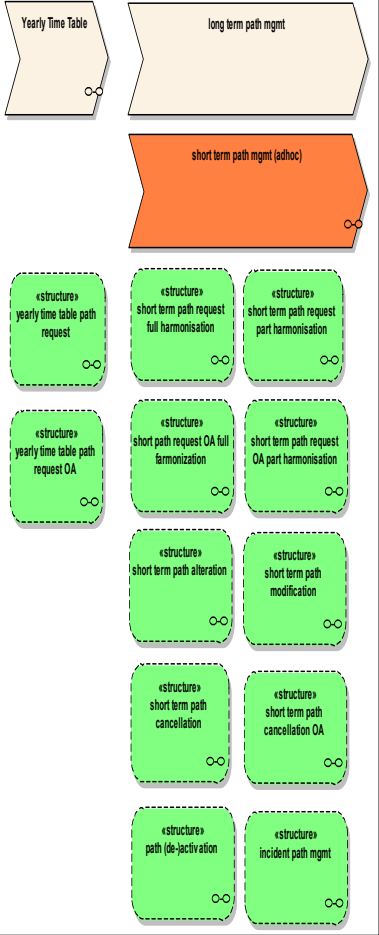

Name: Geschäftsanwendungsfälle_Überblick
Author: Stefan Schaefer
Version: 1.0
Created: 29.01.2009 00:00:00
Updated: 22.02.2011 14:19:35

Path Management Processes

actPath Request (Management View)

Name: Path Request (Management View)
Author: Stefan Schaefer
Version: 1.2
Created: 12.06.2009 00:00:00
Updated: 22.02.2011 12:25:12

Legend

- RU Harmonization
- RU Path Request
- IM Harmonization
- IM Path Offer
- RU Acceptance
- IM Booking