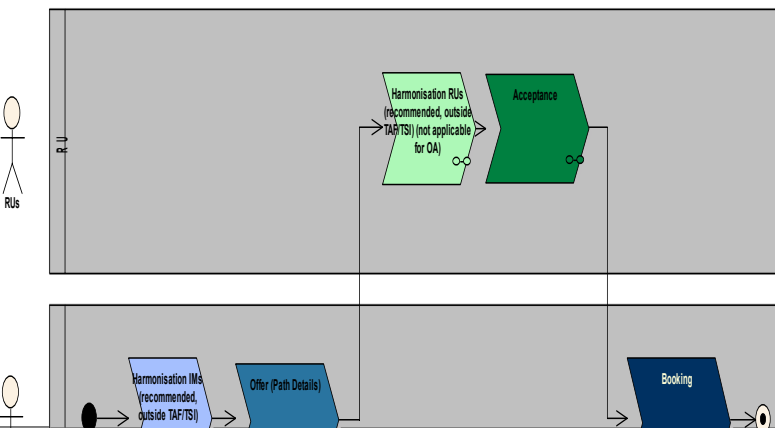

Legend

- RU Harmonization
- RU Path Request
- IM Harmonization
- IM Path Offer
- RU Acceptance
- IM Booking