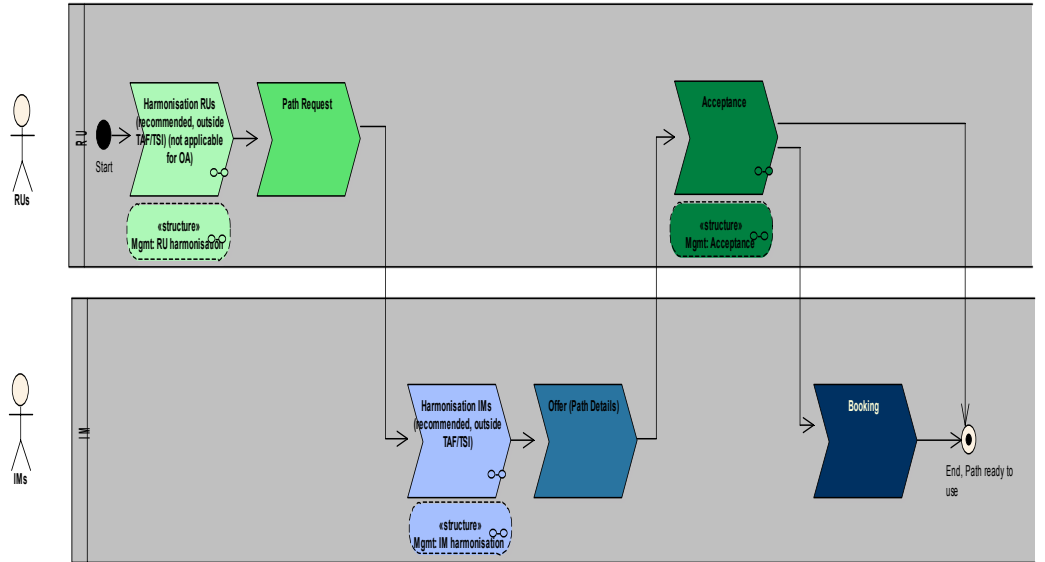

Name: Geschäftsanwendungsfälle_Überblick
Author: Stefan Schaefer
Version: 1.0
Created: 29.01.2009 00:00:00
Updated: 22.02.2011 14:19:35

Path Management Processes

actPath Request (Management View)

Name: Path Request (Management View)
Author: Stefan Schaefer
Version: 1.2
Created: 12.06.2009 00:00:00
Updated: 22.02.2011 12:25:12

Legend

- RU Harmonization
- RU Path Request
- IM Harmonization
- IM Path Offer
- RU Acceptance
- IM Booking

act Path Alteration (Management View)

Name: Path Alteration (Management View)
Author: Stefan Schaefer
Version: 1.0
Created: 22.02.2011 11:51:26
Updated: 22.02.2011 12:25:06

Legend

- RU Harmonization
- RU Path Request
- IM Harmonization
- IM Path Offer
- RU Acceptance
- IM Booking