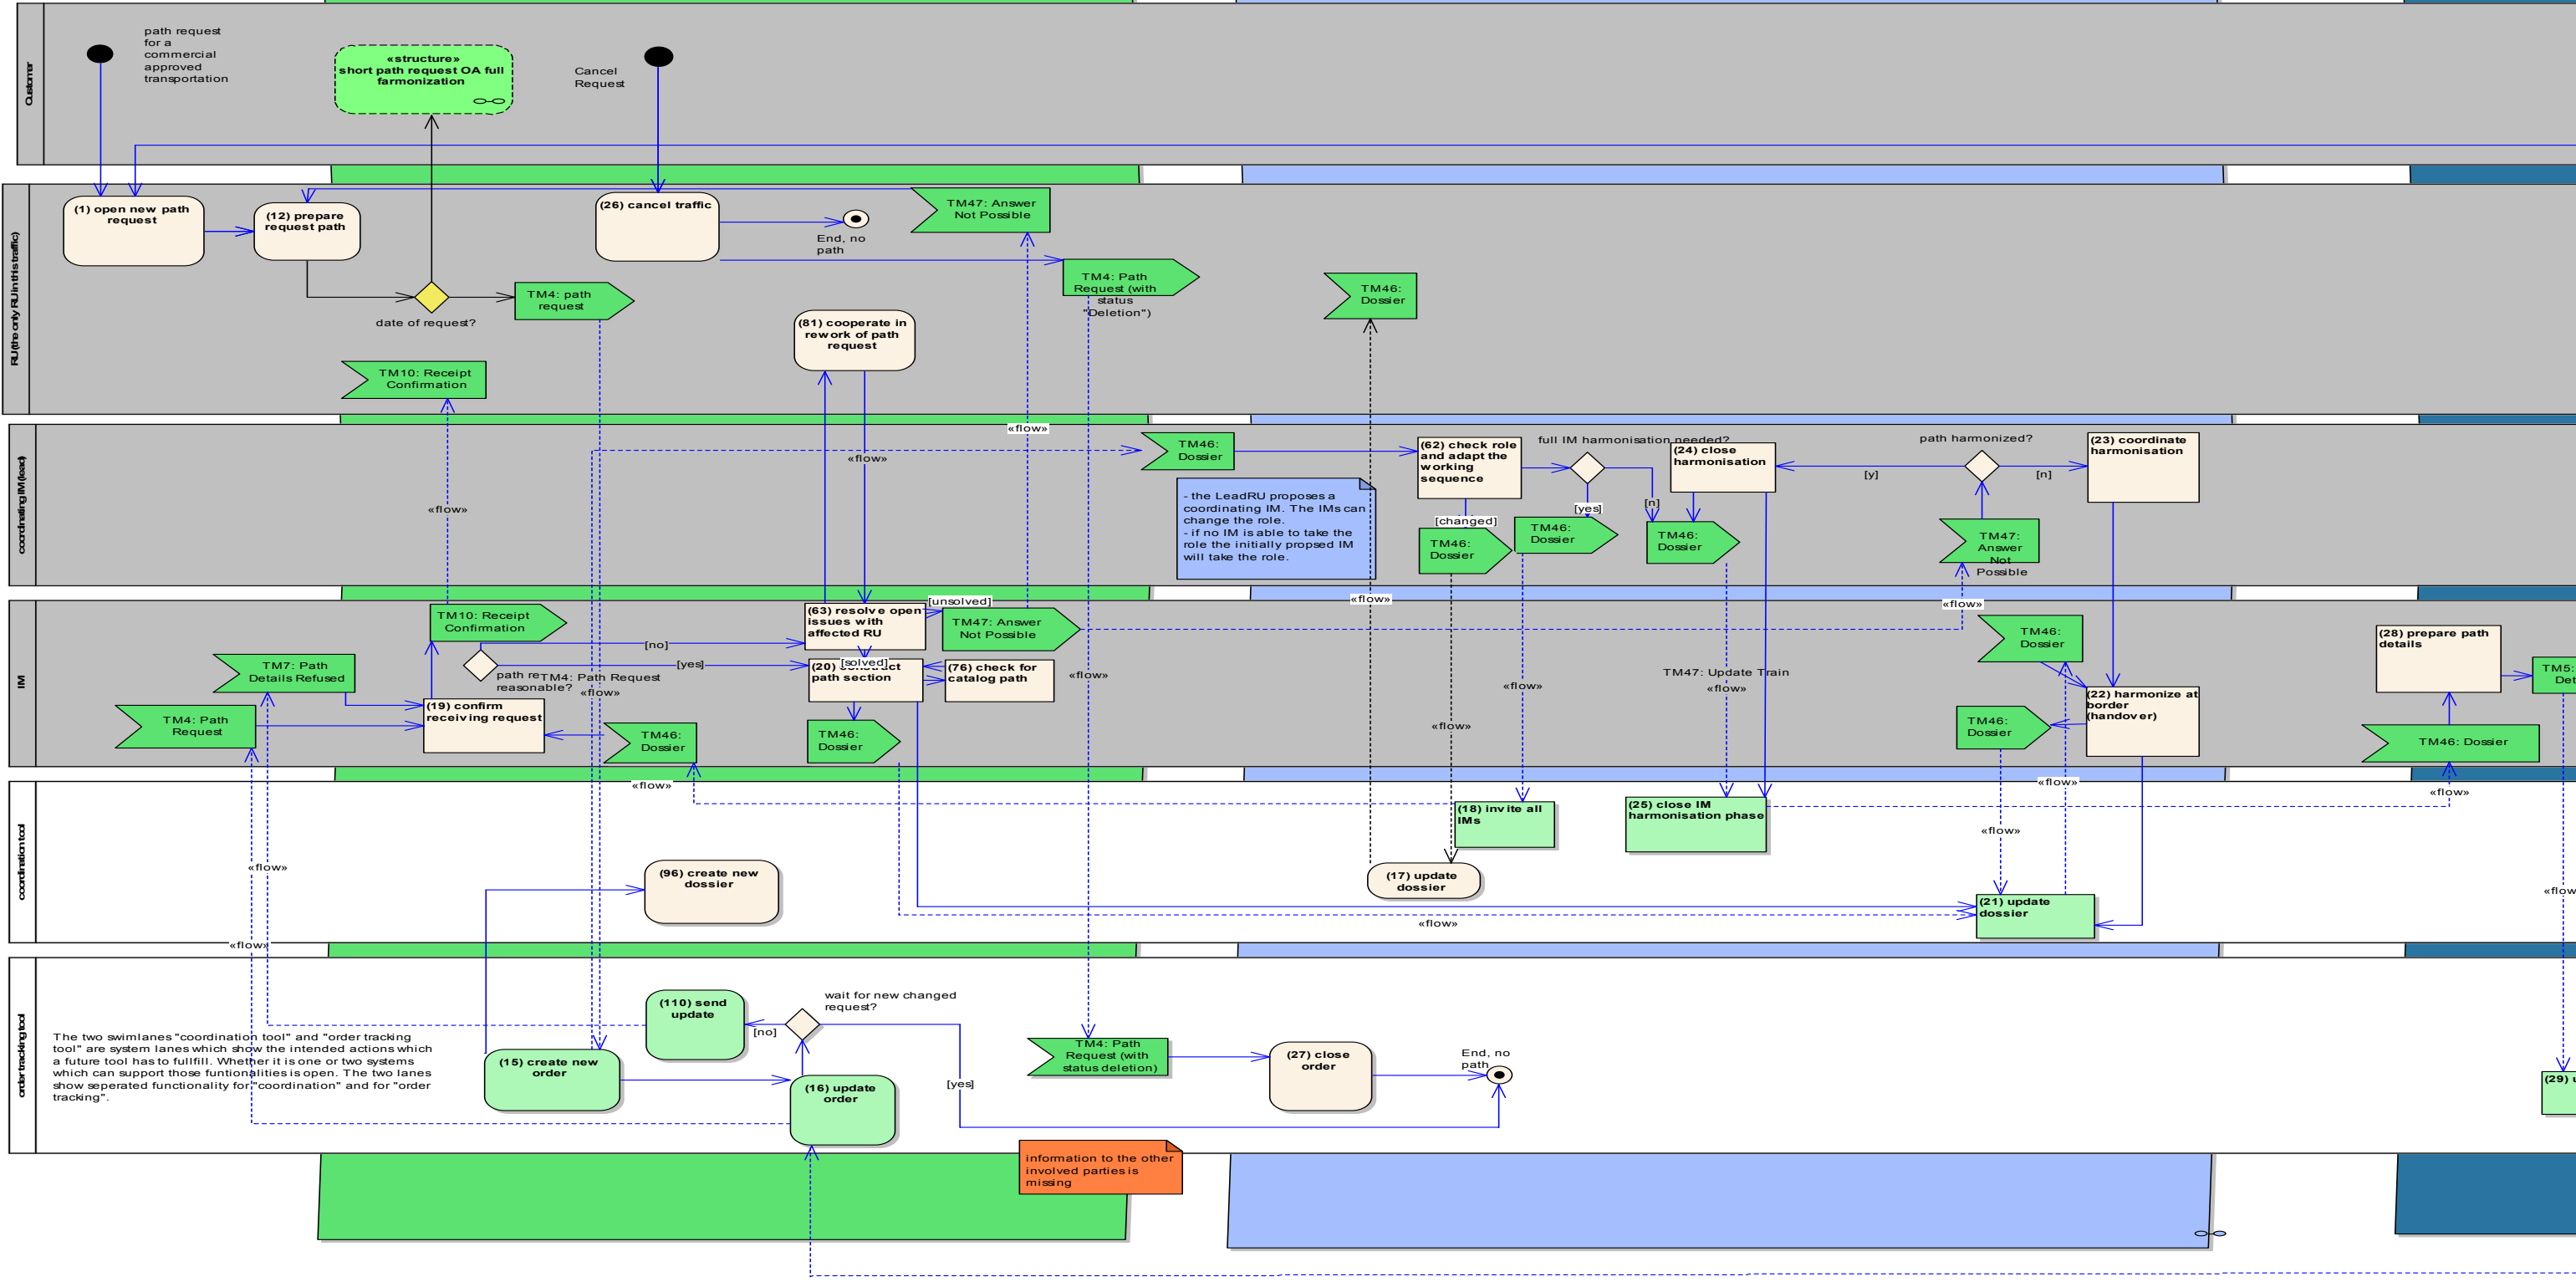

Name: yearly time table path request OA  
Author: Stefan Schaefer  
Version: 1.0  
Created: 21.02.2011 17:34:29  
Updated: 22.02.2011 14:35:34

110222 V10 Frankfurt: initial version

The two swimlanes "coordination tool" and "order tracking tool" are system lanes which show the intended actions which a future tool has to fulfill. Whether it is one or two systems which can support those functionalities is open. The two lanes show separated functionality for "coordination" and for "order tracking".

information to the other involved parties is missing

# Acceptance