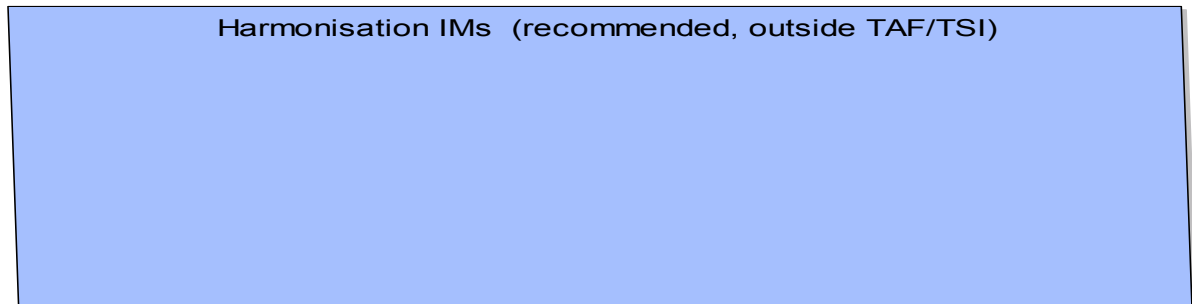

Name: yearly time table path request OA  
Author: Stefan Schaefer  
Version: 1.0  
Created: 21.02.2011 17:34:29  
Updated: 22.02.2011 14:35:34

110222 V10 Frankfurt: initial version

The two swimlanes "coordination tool" and "order tracking tool" are system lanes which show the intended actions which a future tool has to fulfill. Whether it is one or two systems which can support those functionalities is open. The two lanes show separated functionality for "coordination" and for "order tracking".